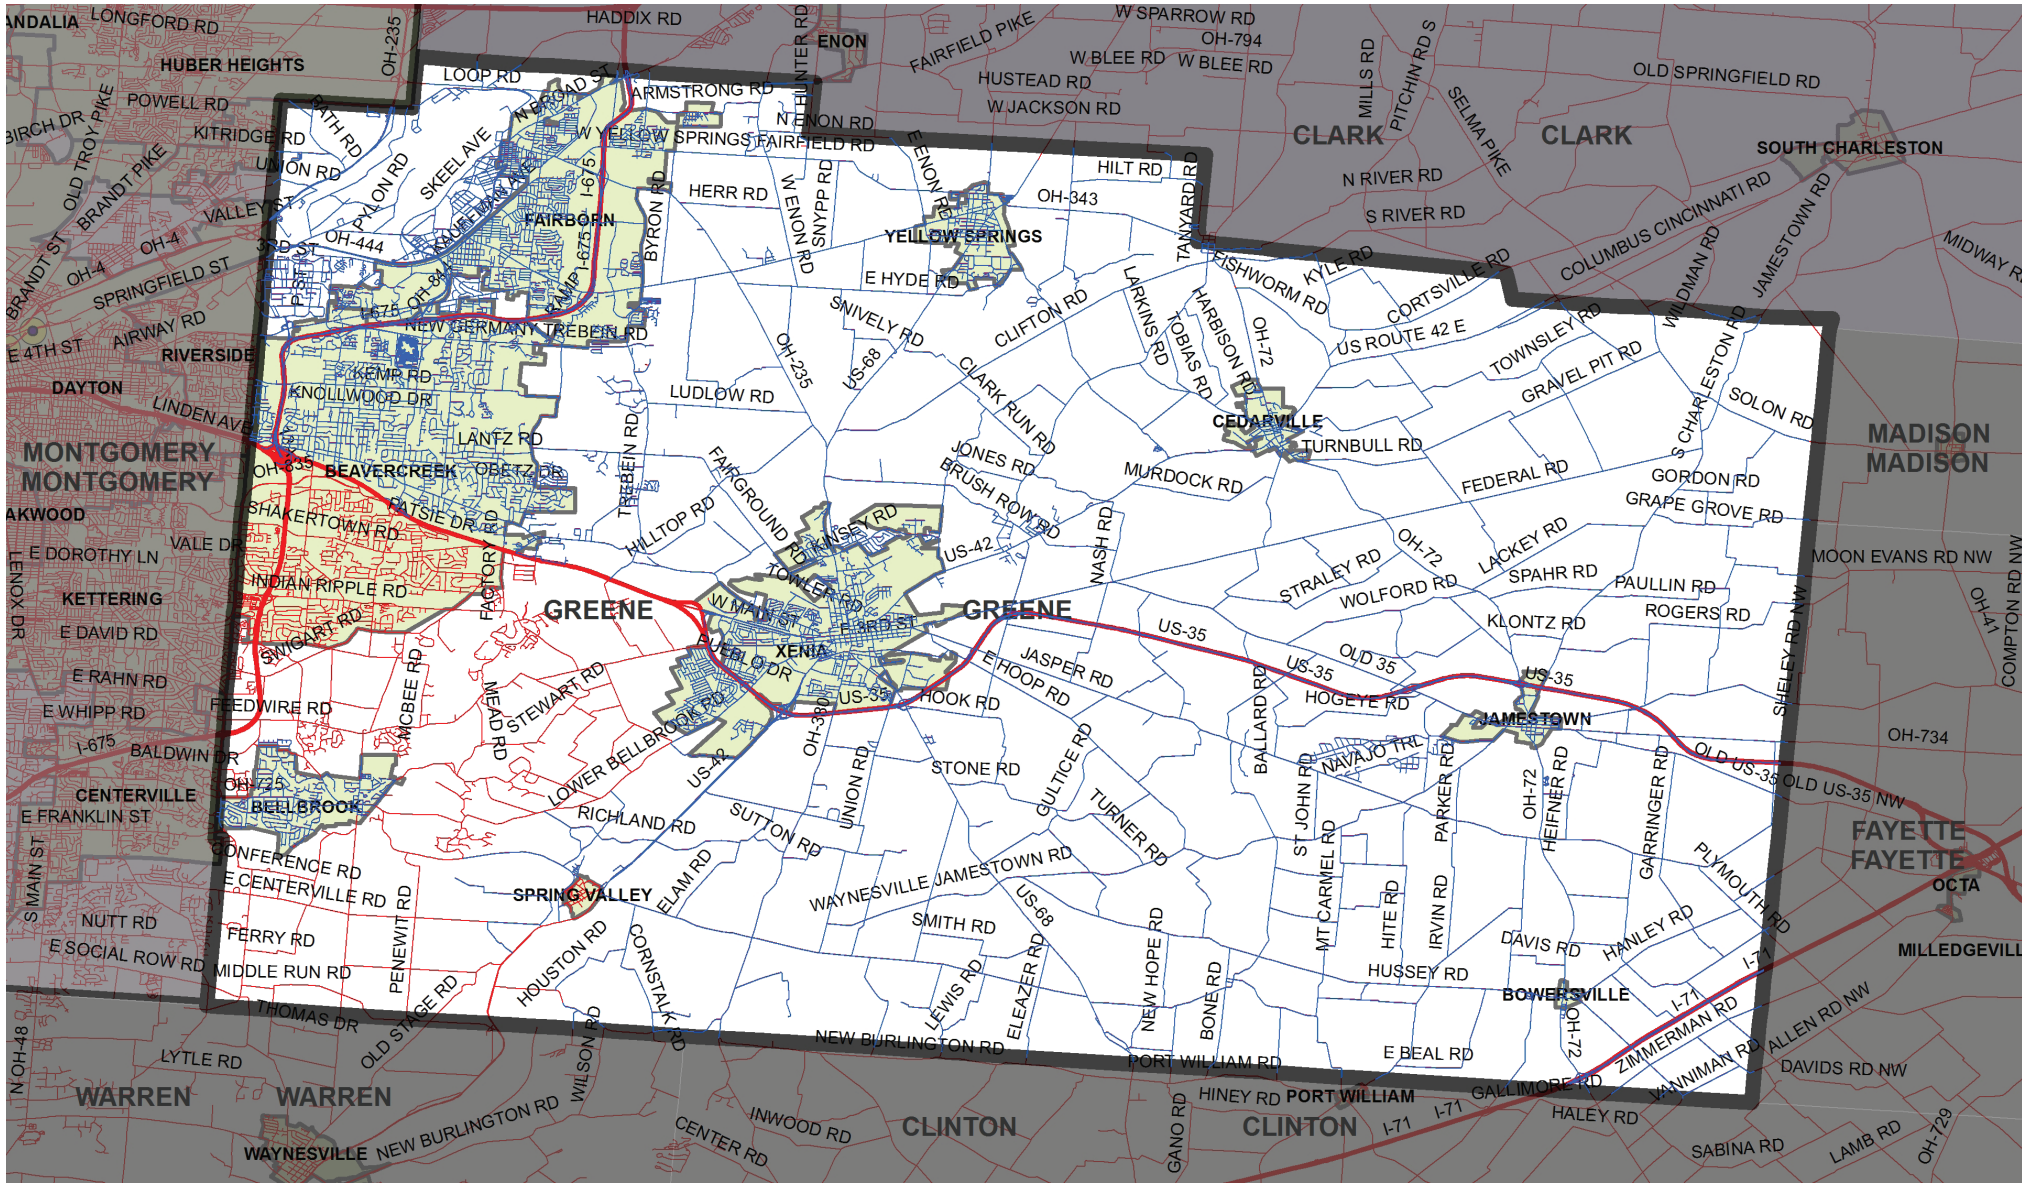

RUMPKE HOLIDAY SCHEDULE

Greene County, OH

KEY — Streets in **BLUE** will be on delay Memorial Day, 4th of July, Labor Day, Thanksgiving, Christmas and New Year's Day.

— Streets in **RED** will be on delay Christmas and New Year's Day..